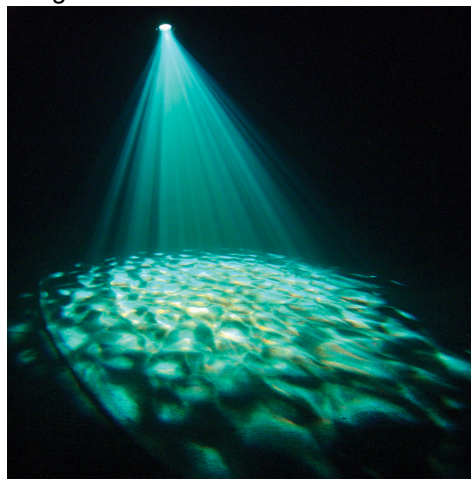

LED MINI-PAR CANS

Application – Sweetheart Table, Any Color.

MONOGRAM PROJECTION –

GOBO LIGHT

Application – Project Your Name or Logo on Floor, Wall or Ceiling.

SPECIAL LIGHTING –

WATER EFFECT

Application – Head Table, Rear Wall, Dance Floor, Ceiling. Provides Texture Motion Effect